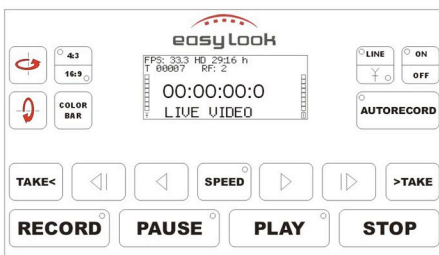

VIDEO ASSIST HARDDISK RECORDER

- Variable simulated frame rate
- Camera-triggered recording
- Integrated wireless video
- Automatic frame rate detection
- Intuitive operation, hassle-free handling
- Large range of accessories
- Perfectly integrates into any film set
- Professional industry standard connectors

Playback functions	simulated frame rates 1-360 fps forwards and backwards, one-button playback
Storage capacity	exchangeable 80 GB harddisk 5,5 - 10,5 hours recording time per harddisk
Recording Resolution	Full PAL or NTSC
Aspect Ratio	4:3 or 16:9
Display	7" TFT color display, 350 nits max, left-right visible angle 90°
Wireless transmitter	1,4 GHz, 8 channels, 80mW or 2,4 GHz, 5 channels, 80mW
Automatic recording	camera-triggered recording and automatic camera speed read-out with all common film and video cameras possible (ARRI, Panavision, etc.)
Power supply	internal high performance Lithium-Ion battery alternatively: camera battery packs (12-32 Volts) connect via ARRI standard 2-pin Fischer camera cable
Built-in speakers	10 mW, 8 Ohm
Size	210 mm * 300 mm * 50 mm 8,27" * 11,81" * 1,97"