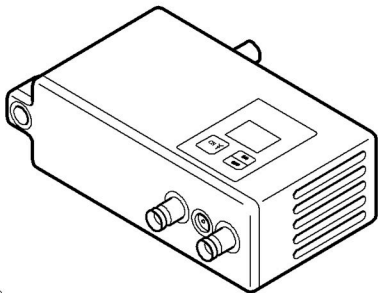

video transmitter