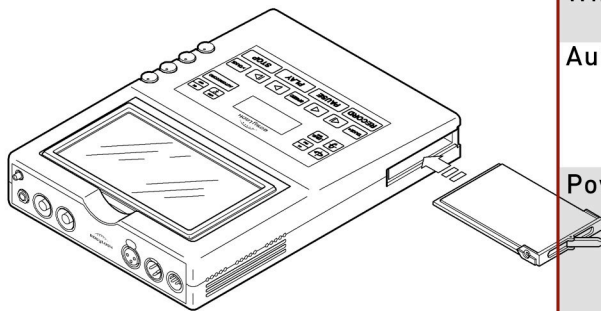

VIDEO ASSIST HARDDISK RECORDER

- Variable simulated frame rate
- Camera-triggered recording
- Integrated wireless video
- Automatic frame rate detection
- Intuitive operation, hassle-free handling
- Large range of accessories
- Perfectly integrates into any film set
- Professional industry standard connectors

Playback functions	simulated frame rates 1-360 fps forwards and backwards, one-button playback
Storage capacity	exchangeable 80 GB harddisk 5,5 - 10,5 hours recording time per harddisk
Recording Resolution	Full PAL or NTSC
Aspect Ratio	4:3 or 16:9
Display	7" TFT color display, 350 nits max, left-right visible angle 90°
Wireless transmitter	1,4 GHz, 8 channels, 80mW or 2,4 GHz, 5 channels, 80mW
Automatic recording	camera-triggered recording and automatic camera speed read-out with all common film and video cameras possible (ARRI, Panavision, etc.)
Power supply	internal high performance Lithium-Ion battery alternatively: camera battery packs (12-32 Volts) connect via ARRI standard 2-pin Fischer camera cable
Built-in speakers	10 mW, 8 Ohm
Size	210 mm * 300 mm * 50 mm 8,27" * 11,81" * 1,97"