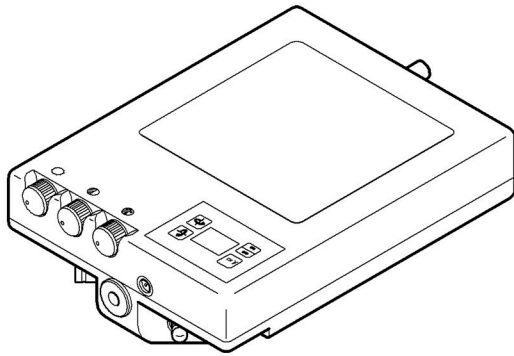

Accessories to your assistance.

on-board monitor with video transmitter