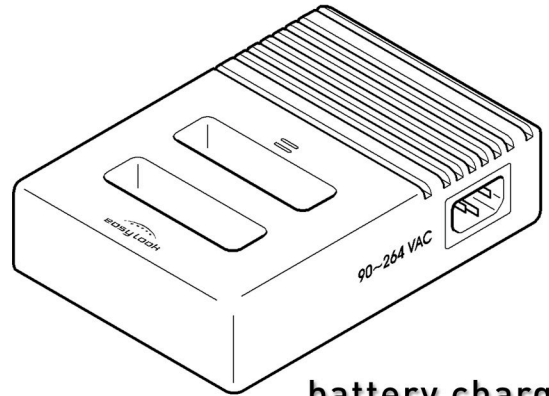

battery charger