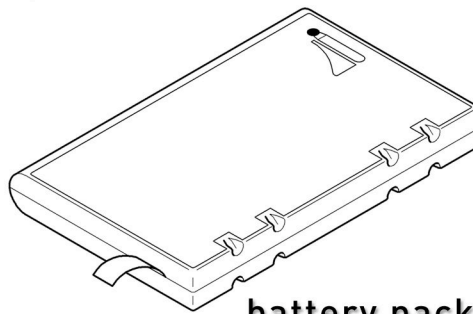

battery pack